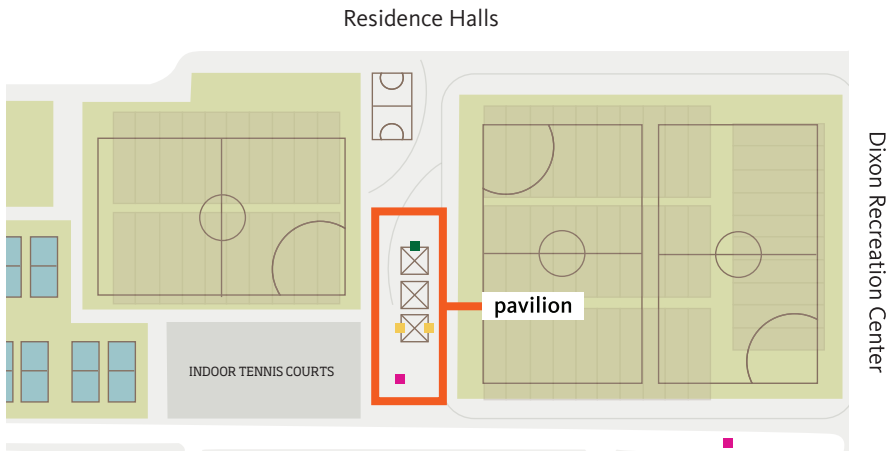

Student Legacy Map